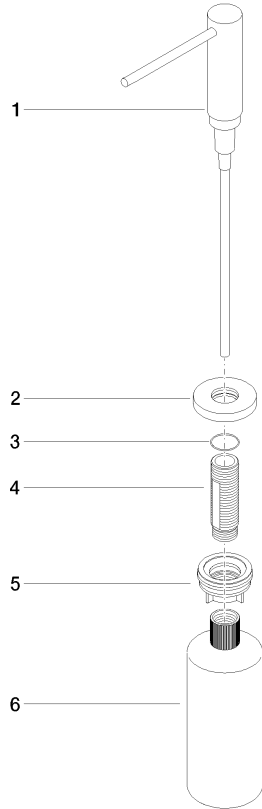

Dispenser with rosette - Chrome

ELIO

82 444 970

- 124mm projection
- 500 ml bottle
- can be filled from the top
- rotating pump head
- height 124 mm
- rosette Ø 55 mm
- hole diameter 25 mm

Fits ELIO, ENO, MEM, META SQUARE, SYNC, TARA and TARA ULTRA

Fits: ELIO, MEM, TARA, TARA ULTRA, META SQUARE

	Chrome	82 444 970-00
	Brushed Platinum	82 444 970-06
	Platinum	82 444 970-08
	Durabross (23kt Gold)	82 444 970-09
	Dark Chrome	82 444 970-19
	Brushed Durabross (23kt Gold)	82 444 970-28
	Matte Black	82 444 970-33
	Brushed Champagne (22kt Gold)	82 444 970-46
	Champagne (22kt Gold)	82 444 970-47
	Brushed Chrome	82 444 970-93
	Brushed Dark Platinum	82 444 970-99

82 444 970

mm [inches]

82 444 970

Parts for other finishes can be found here: [Brushed](#) [Platinum](#)

Spare parts list

No.	Item Number	Name	Quantity used	Delivery time
1	90 10 10 538 00-00	dispenser	1	10
2	90 27 97 506 00-00	rosette	1	10
3	09 14 10 151 90	seal	1	2
4	08 10 10 527 90	holder	1	2
5	05 23 10 001 00 90	fixing set	1	2
6	90 10 10 603 00 90	container	1	2