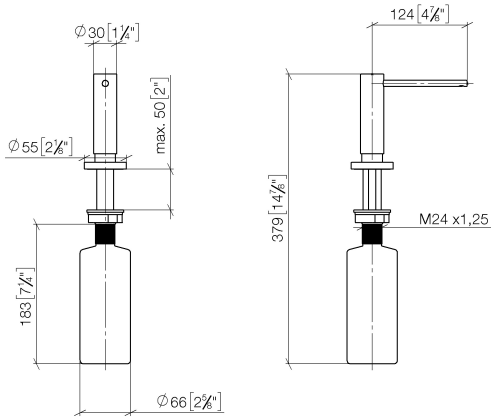

Dispenser with rosette - Chrome

ELIO

82 444 970

- 124mm projection
- 500 ml bottle
- can be filled from the top
- rotating pump head
- height 124 mm
- rosette Ø 55 mm
- hole diameter 25 mm

Fits ELIO, ENO, MEM, META SQUARE, SYNC, TARA and TARA ULTRA

Fits: ELIO, MEM, TARA, TARA ULTRA, META SQUARE

	Chrome	82 444 970-00
	Brushed Platinum	82 444 970-06
	Platinum	82 444 970-08
	Durabross (23kt Gold)	82 444 970-09
	Dark Chrome	82 444 970-19
	Brushed Durabross (23kt Gold)	82 444 970-28
	Matte Black	82 444 970-33
	Brushed Champagne (22kt Gold)	82 444 970-46
	Champagne (22kt Gold)	82 444 970-47
	Brushed Chrome	82 444 970-93
	Brushed Dark Platinum	82 444 970-99

82 444 970

mm [inches]

82 444 970

Parts for other finishes can be found here: [Brushed](#) [Platinum](#)

Spare parts list

No.	Item Number	Name	Quantity used	Delivery time
1	90 10 10 538 00-00	dispenser	1	10
2	90 27 97 506 00-00	rosette	1	10
3	09 14 10 151 90	seal	1	2
4	08 10 10 527 90	holder	1	2
5	05 23 10 001 00 90	fixing set	1	2
6	90 10 10 603 00 90	container	1	2